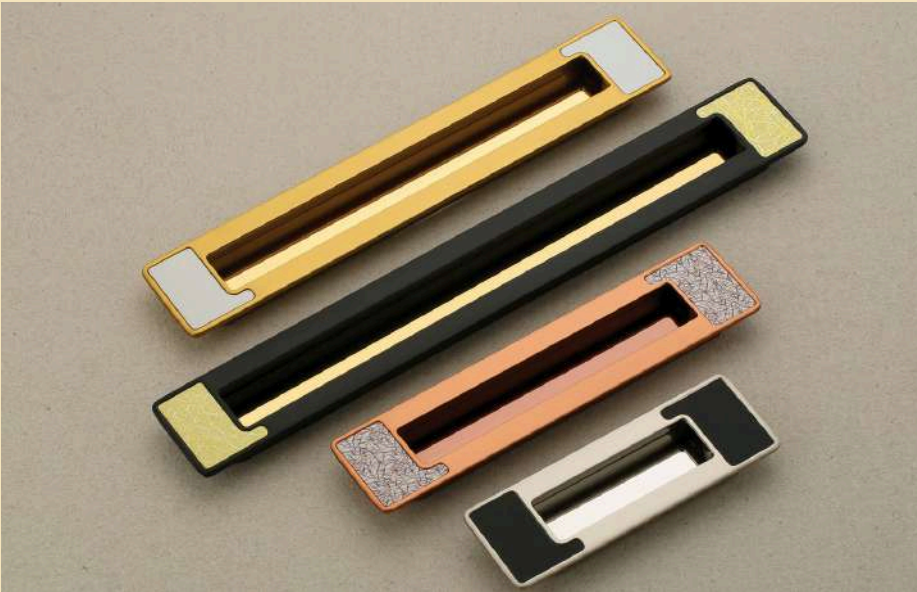

## 8013

**Finish**

.....  
MBN/BN, Antique Brass/PVD Gold,  
PVD Gold, PVD RG, PVD Gray,  
Z.Black/PVD Black

**Size**

.....  
128 mm, 192 mm, 256 mm

## 8017

**Finish**

.....  
CP/Satin, Black/CP, Black/AB

**Size**

.....  
96 mm, 160 mm, 224 mm

**8018**

**Finish**

.....  
Gold, Black, Rose Gold, Satin

**Size**

.....  
96 mm, 160 mm, 300 mm, 400 mm

**8020**

**Finish**

.....  
Gold, Black, RG, SS Brush

**Size**

.....  
200 mm, 300 mm, 450 mm  
600 mm, 900 mm

**8027**