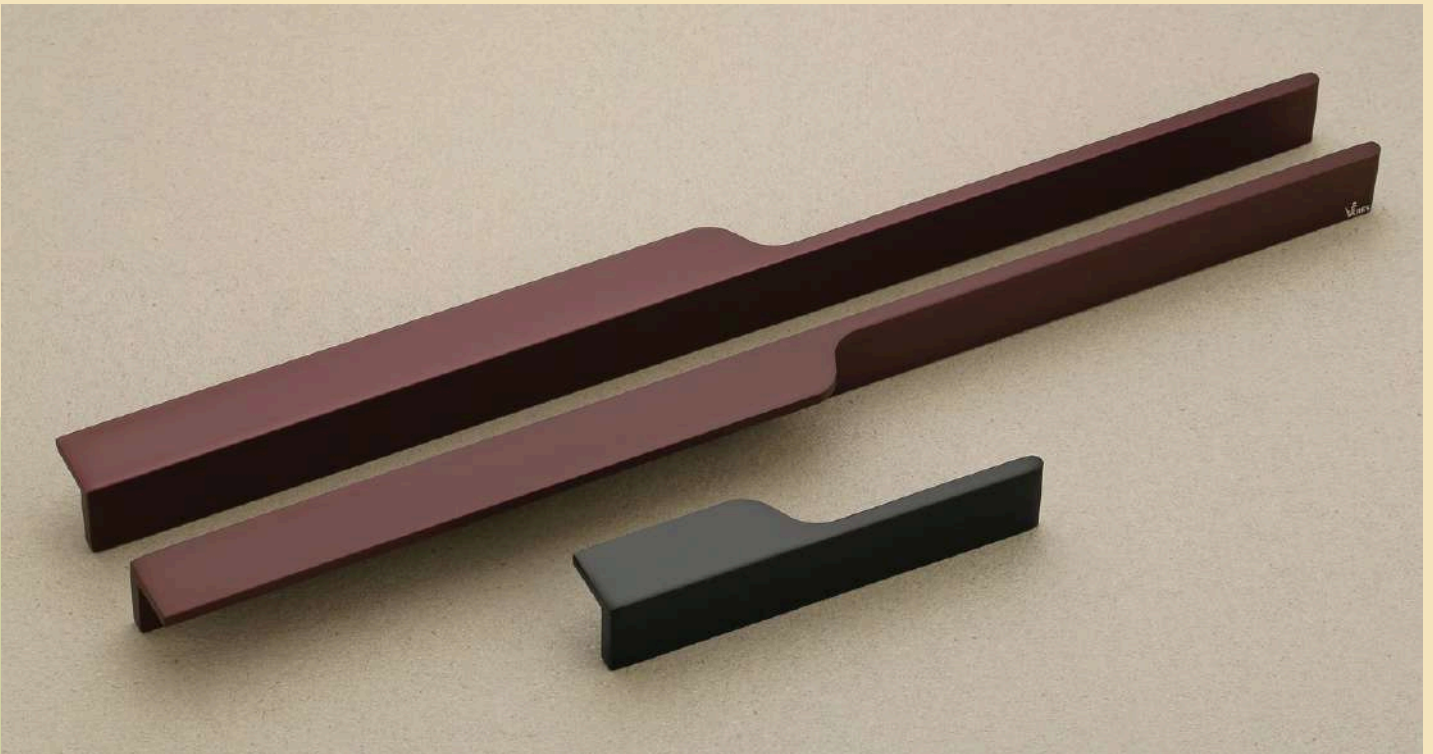

**002**

**Finish** | Wine, PVD Gold

**Size** | 150 mm, 450 mm, 900 mm

**003**

<b>Finish</b>	<b>Black, Wine</b>
<b>Size</b>	<b>150 mm, 450 mm, 900 mm</b>

**004**

<b>Finish</b>	<b>Black, Wine</b>
<b>Size</b>	<b>150 mm, 450 mm, 900 mm</b>